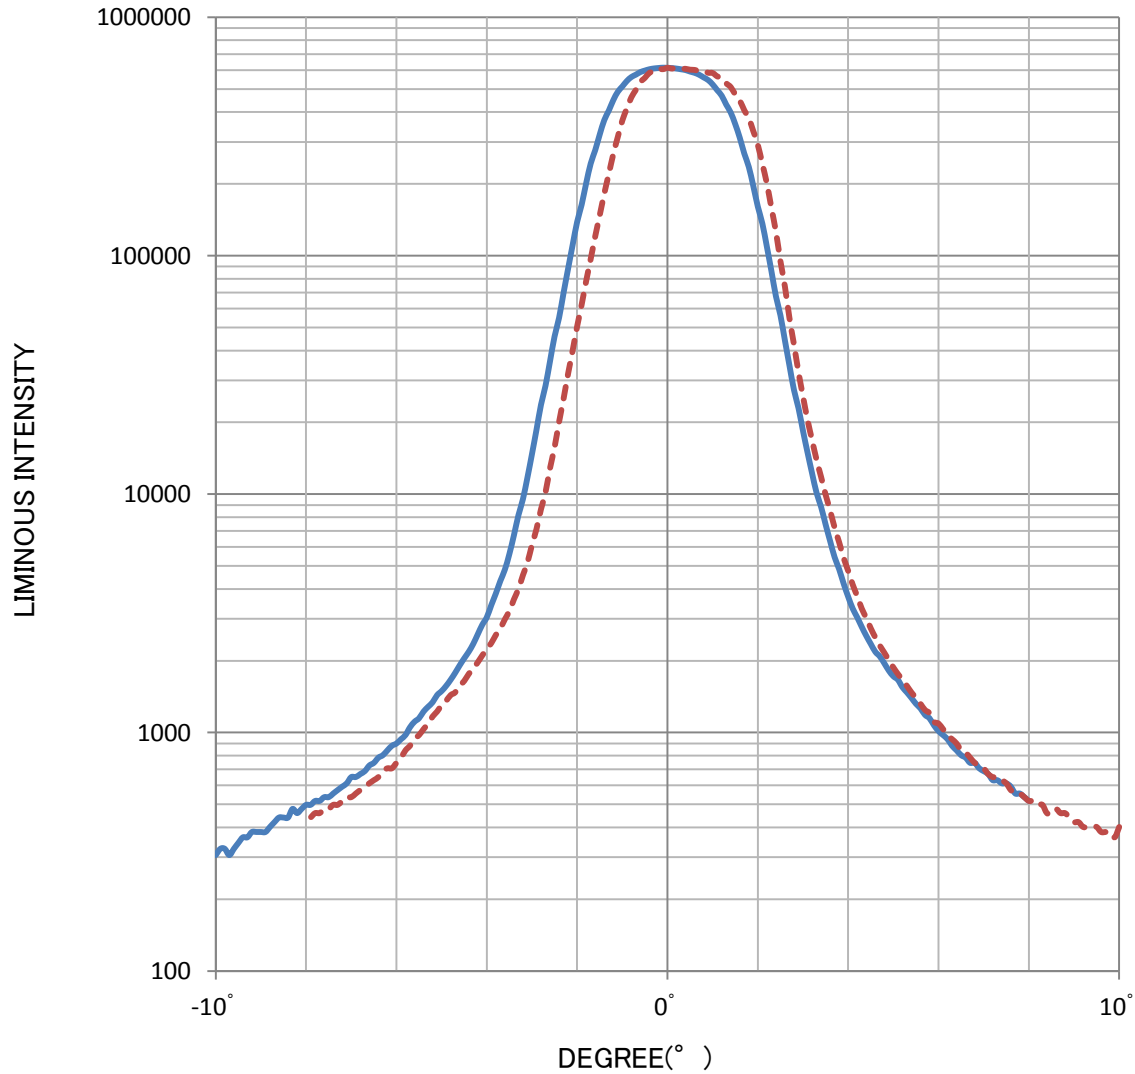

PRODUCT NAME	LLM0575A_UE FLOODLIGHT32	
SPEC	LUMINOUS FLUX	710 lm
	COLOR TEMPERATURE	2200K
	CRI	Ra 80

MAX. INTENSITY	235000 cd	
BEAM ANGLE	1/2	H: 3.0 ° V: 3.0 °
	1/10	H: 4.5 ° V: 4.5 °
	1/20	H: 5.5 ° V: 5.5 °

DISTRIBUTION CURVE OF LUMINOUS INTENSITY  
(UNIT : cd/1000lm)

Data is a representative value and no guarantee value.