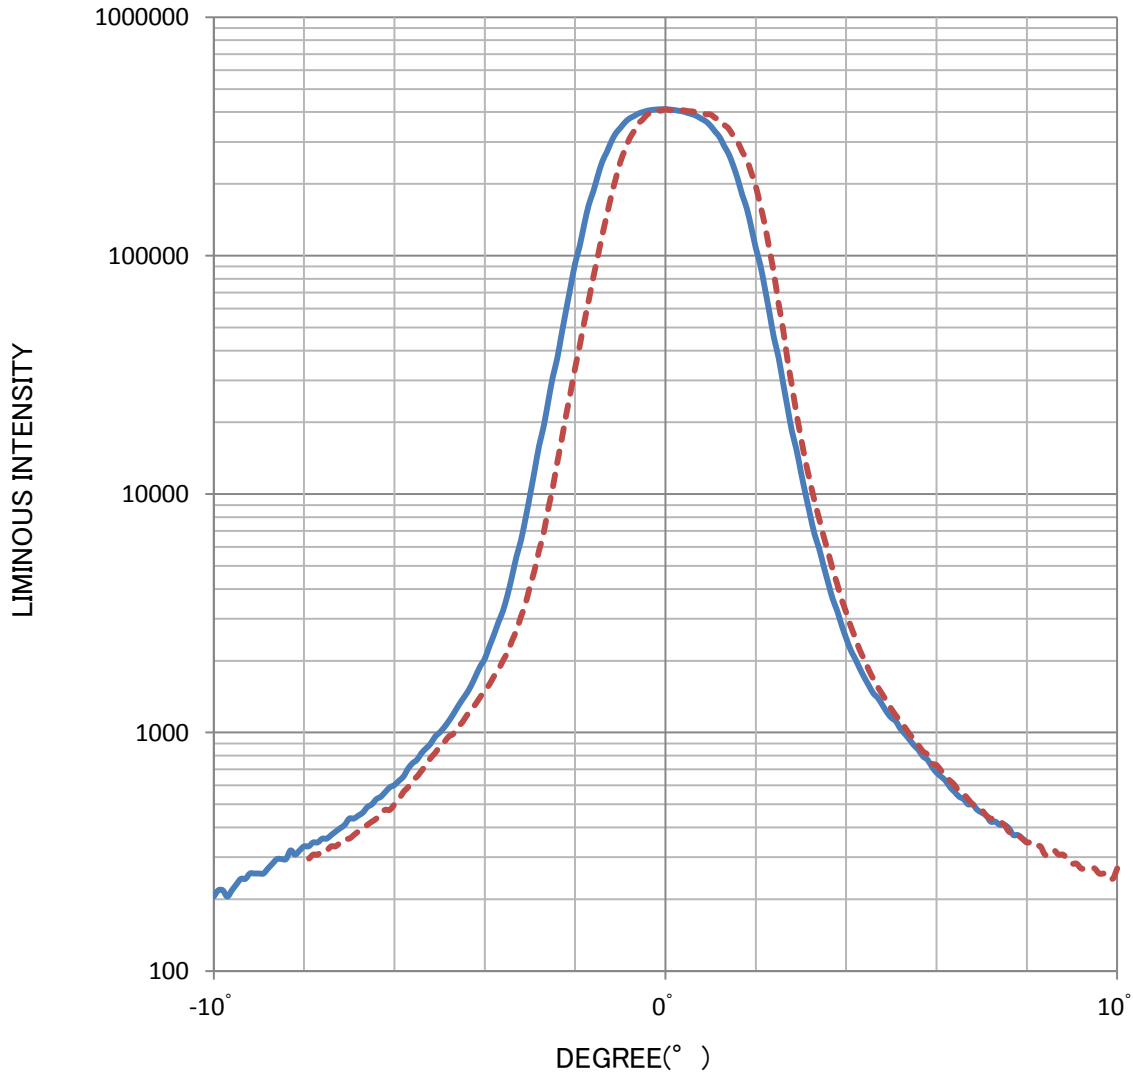

PRODUCT NAME	LLM0575A_UE FLOODLIGHT33	
SPEC	LUMINOUS FLUX	1060 lm
	COLOR TEMPERATURE	3000K
	CRI	Ra 80

MAX. INTENSITY	347000 cd	
BEAM ANGLE	1/2	H: 3.0 ° V: 3.0 °
	1/10	H: 4.5 ° V: 4.5 °
	1/20	H: 5.5 ° V: 5.5 °

DISTRIBUTION CURVE OF LUMINOUS INTENSITY
(UNIT : cd/1000lm)

Data is a representative value and no guarantee value.

STANLEY ELECTRIC CO., LTD.