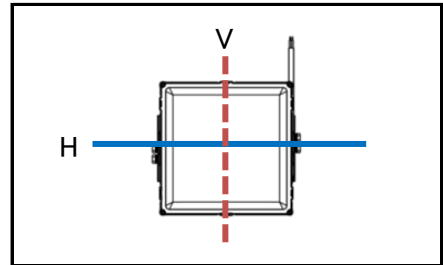

PRODUCT NAME	LLM0575A_UE FLOODLIGHT36	
SPEC	LUMINOUS FLUX	780 lm
	WAVELENGTH	625nm
	CRI	-

MAX. INTENSITY		262000 cd	
BEAM ANGLE	1/2	H: 3.0 °	V: 3.0 °
	1/10	H: 4.5 °	V: 4.5 °
	1/20	H: 5.5 °	V: 5.5 °

DISTRIBUTION CURVE OF LUMINOUS INTENSITY  
(UNIT : cd/1000lm)