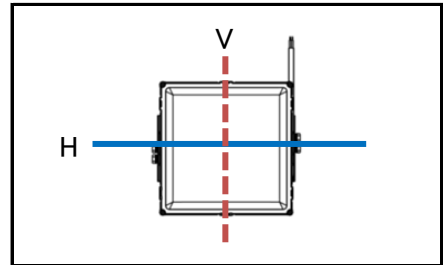

PRODUCT NAME	LLM0575A_UE FLOODLIGHT37	
SPEC	LUMINOUS FLUX	700 lm
	WAVELENGTH	525nm
	CRI	-

MAX. INTENSITY		146000 cd	
BEAM ANGLE	1/2	H: 3.0 °	V: 3.0 °
	1/10	H: 4.5 °	V: 4.5 °
	1/20	H: 5.5 °	V: 5.5 °

DISTRIBUTION CURVE OF LUMINOUS INTENSITY
(UNIT : cd/1000lm)