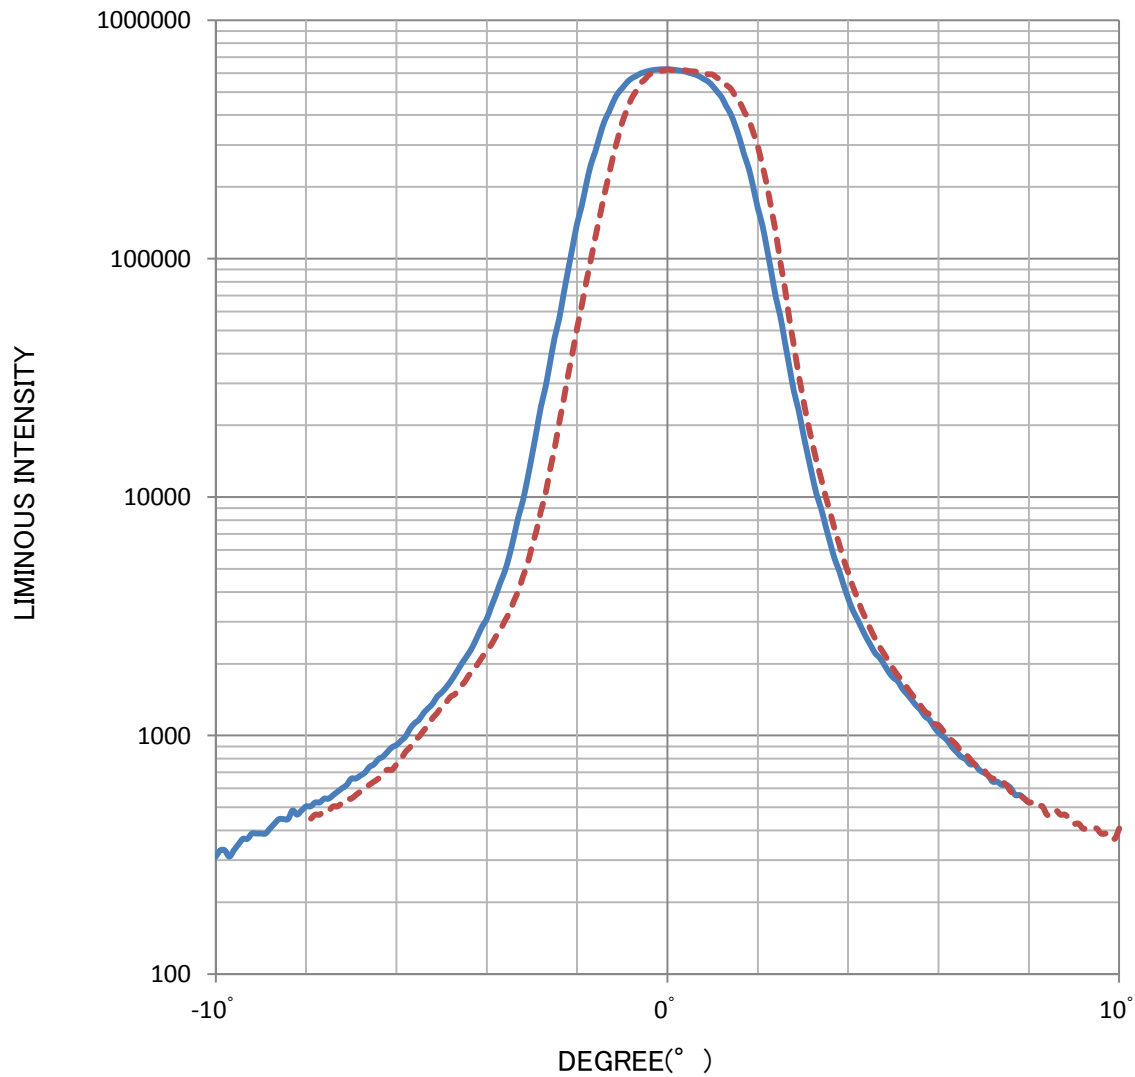

PRODUCT NAME	LLM0575A_UE FLOODLIGHT37	
SPEC	LUMINOUS FLUX	700 lm
	WAVELENGTH	525nm
	CRI	-

MAX. INTENSITY		146000 cd	
BEAM ANGLE	1/2	H: 3.0 °	V: 3.0 °
	1/10	H: 4.5 °	V: 4.5 °
	1/20	H: 5.5 °	V: 5.5 °

DISTRIBUTION CURVE OF LUMINOUS INTENSITY
(UNIT : cd/1000lm)

Data is a representative value and no guarantee value.