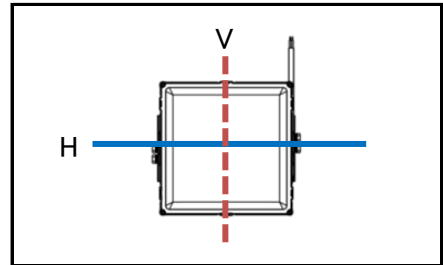

PRODUCT NAME	LLM0575A_UE FLOODLIGHT39	
SPEC	LUMINOUS FLUX	850 lm
	WAVELENGTH	590nm
	CRI	-

MAX. INTENSITY	250000 cd	
BEAM ANGLE	1/2	H: 3.0 ° V: 3.0 °
	1/10	H: 4.5 ° V: 4.5 °
	1/20	H: 5.5 ° V: 5.5 °

DISTRIBUTION CURVE OF LUMINOUS INTENSITY
(UNIT : cd/1000lm)