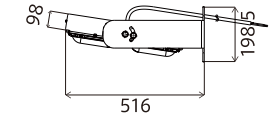

Front

Side

Back

Bottom

Direct mount bracket
(sold separately)

External Dimensions

unit: mm

90°

直付ブラケット (別売)

Specifications

Part No.	Narrow 38400	
	5000K	3000K
LLF0012A		
Color temperature	5000K	3000K
Light distribution angle	Narrow angle θ 18° /Wide angle θ 70°	Narrow angle θ 18° /Wide angle θ 70°
Fixture Luminous Flux	Narrow 38,400lm/Wide 40,800lm	Narrow 35,200lm /Wide 36,800lm
Luminous Efficiency	Narrow 115lm/W /Wide 122lm/W	Narrow 105lm/W /Wide 110lm/W