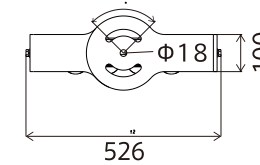

Front

Side

Back

Bottom

Direct mount bracket
(sold separately)

External Dimensions

unit: mm

90°

直付ブラケット (別売)

Specifications

Part No.	Narrow 38400	
	5000K	3000K
LLF0012A		
Color temperature	5000K	3000K
Light distribution angle	Narrow angle θ 18° /Wide angle θ 70°	Narrow angle θ 18° /Wide angle θ 70°
Fixture Luminous Flux	Narrow 38,400lm/Wide 40,800lm	Narrow 35,200lm /Wide 36,800lm
Luminous Efficiency	Narrow 115lm/W /Wide 122lm/W	Narrow 105lm/W /Wide 110lm/W