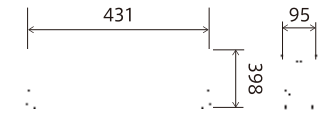

Front

Side

Back

Bottom

Direct mount bracket
(sold separately)

External Dimensions

unit: mm

90°

直付ブラケット (別売)

Specifications

Part No.	Narrow 38400	
	5000K	3000K
LLF0012A		
Color temperature	5000K	3000K
Light distribution angle	Narrow angle θ 18° /Wide angle θ 70°	Narrow angle θ 18° /Wide angle θ 70°
Fixture Luminous Flux	Narrow 38,400lm/Wide 40,800lm	Narrow 35,200lm /Wide 36,800lm
Luminous Efficiency	Narrow 115lm/W /Wide 122lm/W	Narrow 105lm/W /Wide 110lm/W