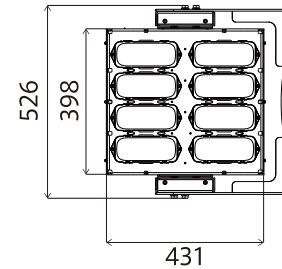

Front

Side

Back

Bottom

Direct mount bracket
(sold separately)

External Dimensions

unit: mm

90°

直付ブラケット (別売)

Specifications

Part No.	Narrow 38400	
	5000K	3000K
LLF0012A		
Color temperature	5000K	3000K
Light distribution angle	Narrow angle θ 18° /Wide angle θ 70°	Narrow angle θ 18° /Wide angle θ 70°
Fixture Luminous Flux	Narrow 38,400lm/Wide 40,800lm	Narrow 35,200lm /Wide 36,800lm
Luminous Efficiency	Narrow 115lm/W /Wide 122lm/W	Narrow 105lm/W /Wide 110lm/W