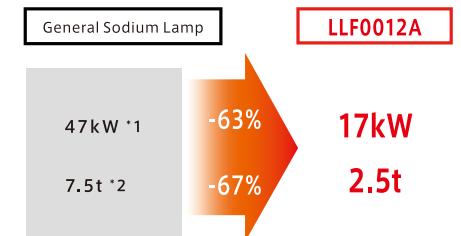

直付ブラケット (別売)

Specifications

Part No.	Narrow 38400	
	5000K	3000K
LLF0012A		
Color temperature	5000K	3000K
Light distribution angle	Narrow angle θ 18° /Wide angle θ 70°	Narrow angle θ 18° /Wide angle θ 70°
Fixture Luminous Flux	Narrow 38,400lm/Wide 40,800lm	Narrow 35,200lm /Wide 36,800lm
Luminous Efficiency	Narrow 115lm/W /Wide 122lm/W	Narrow 105lm/W /Wide 110lm/W

Material:	Body: aluminum sheet
Power Consumption:	335W (at 220V) AC100 ~ 240V
Lightning Surge Protection Pressure Resistance:	15kV (Common mode)
Color Rendering Property:	Ra70 -30 ~ +50°C 12.5kg
Waterproof and dustproof:	IP66
LED light source lifetime:	60,000h (lumen maintenance factor 70%)
Wind Resistance:	60m/s

Comparison of Energy Efficiency

*1 Power consumption per lighting fixture

*2 Lifetime of the light source

Comparison of CO2 Emissions

*1 Power consumption per 50 lighting fixtures

*2 Amount of greenhouse gas (CO2) emission
(in 300 days)