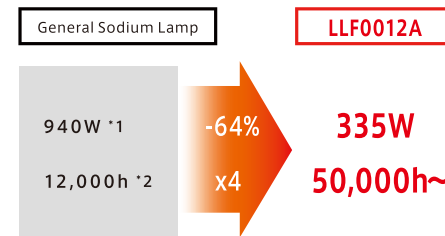

Comparison of Energy Efficiency

*1 Power consumption per lighting fixture

*2 Lifetime of the light source